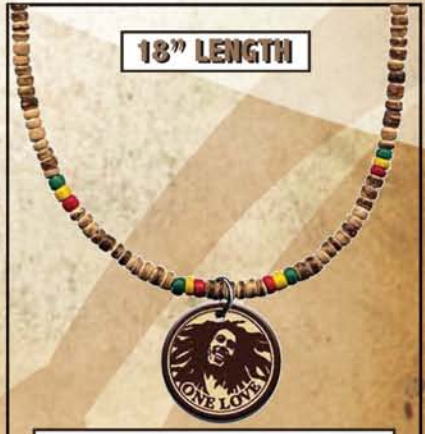

BM9012 ONE LOVE BEADED NECKLACE (WOOD) ($3.50)