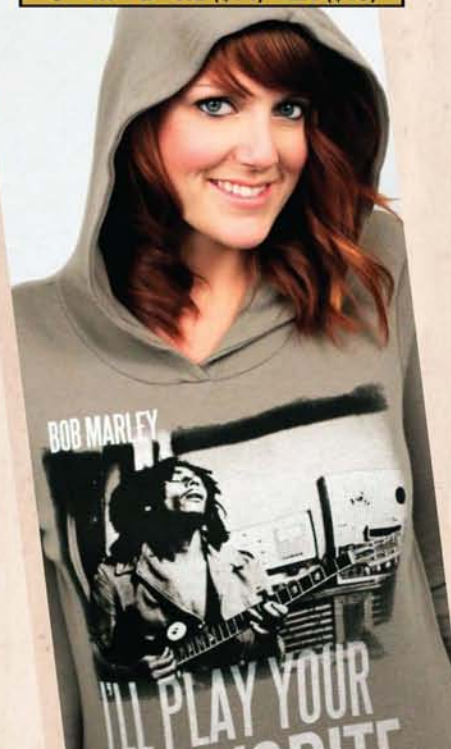

MENS DESIGNS

NEW

**BOB
MARLEY**

PATCH

SLEEVE

**CF175 RASTA STRIPE TANK
(HEATHERED RASTA)
S • M • L • XL($15) • 2X ($16)**

NEW

**WE WANT
TO BE
FREE**

SLEEVE

**CF174 REBEL MUSIC (HEAVY METAL)
S • M • L • XL($12) • 2X ($13)**

NEW

**CF177 KAYA SOCCER (VINTAGE WHITE)
S • M • L • XL($12) • 2X ($13)**

**CF162 POSITIVE VIBRATIONS
SOCCER TEE (ASPHALT/COAL)
S • M • L • XL ($14) • 2X ($15)**

SLEEVES

**CF160 FREEDOM FIGHTER
(MILITARY GREEN)
S • M • L • XL ($13) • 2X ($14)**

**CF159 WAILERS RETRO
BASEBALL TEE (SMOKE/SILVER)
S • M • L • XL ($14) • 2X ($15)**

**CF134 1973 KINGSTON (SAGE)
S • M • L • XL ($14) • 2X ($15)**

**CF150 LONDON SOCCER TEE
(VINTAGE GREEN/ MUSTARD)
S • M • L • XL ($14) • 2X ($15)**

Super soft sheer tee with material made of 35% cotton & 65% polyester.