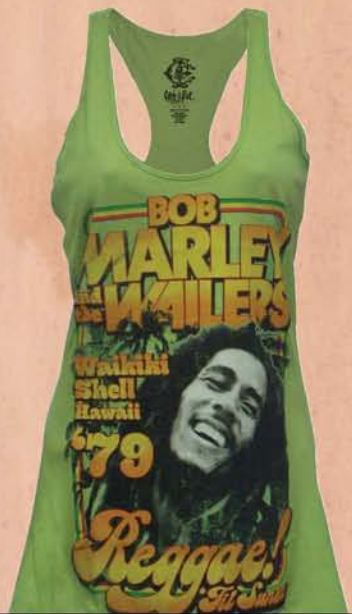

LADIES DESIGNS

CF281 REGGAE TIL SUNSET RACER BACK TANK (GRASS GREEN) S • M • L • XL ($13)