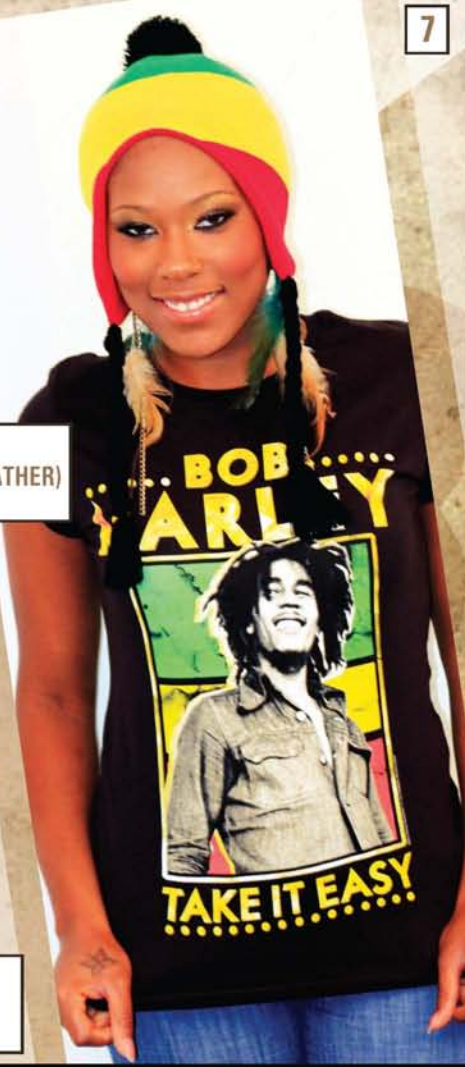

EXTRA LONG BODY

BM5578 SMILE LADIES (TOMATO RED)
S • M • L • XL • 2X ($9.50)