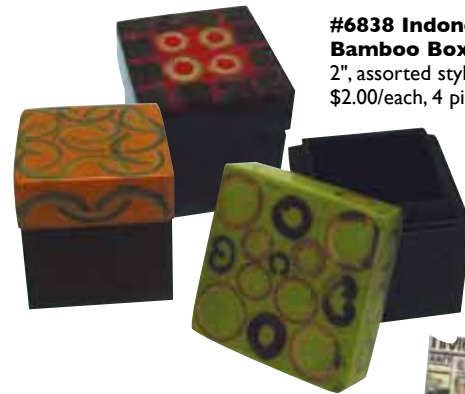

#6567 Soapstone Elephant Box
4" x 4", \$5.00/each

#6565 Soapstone Sun & Moon
4" w. x 6" l. x 1.75" h., \$4.50/each

#6566 Soapstone Foliate Box
4" w. x 6" l. x 1.75" h., \$4.00/each

#6568 Soapstone Star Box
3" x 3", \$2.75/each, 2 piece min