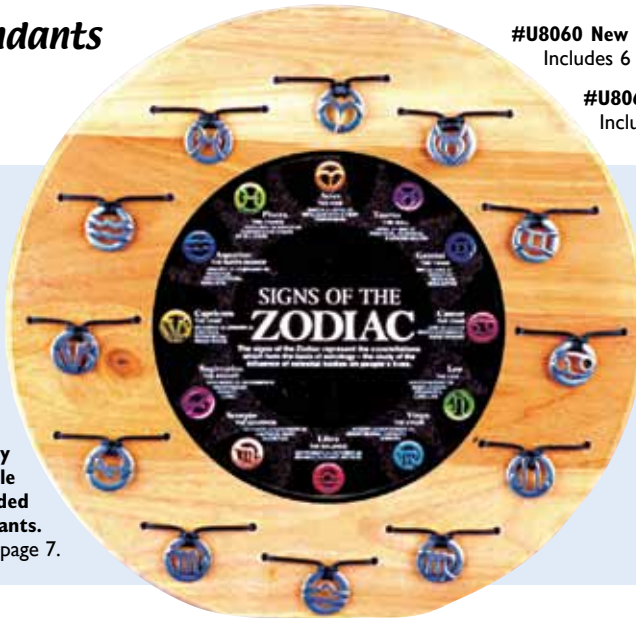

#U6909 Pendant Candle Starter Unit \$164.70/unit
 Includes 24 best sellers 6" pendant candles, wood display and 2 free offset candles.

#D138/1 4-Sided Counter Display
 Holds 288 pieces.
Free with purchase of any 4 Carded Pendant Collections.

#D138/3 Floor Display (Not Shown)
 Holds 864 pieces.
Free with purchase of any 12 Carded Pendant Collections.

Lead Free Pewter Pendants

Signs of the Zodiac Pendants

Made in the USA

Signs of the Zodiac Carded Pendant
\$2.25/each
See price chart at right for individual style #

Display available for Carded Pendants.
See page 7.

#U8060 New Zodiac Uncarded Pendant Unit \$154.00/unit
Includes 6 of each New Zodiac, oak display, and 72 cards.
#U8060/2 New Zodiac Half Unit \$87.00/unit
Includes 36 pieces, oak display and 36 cards.