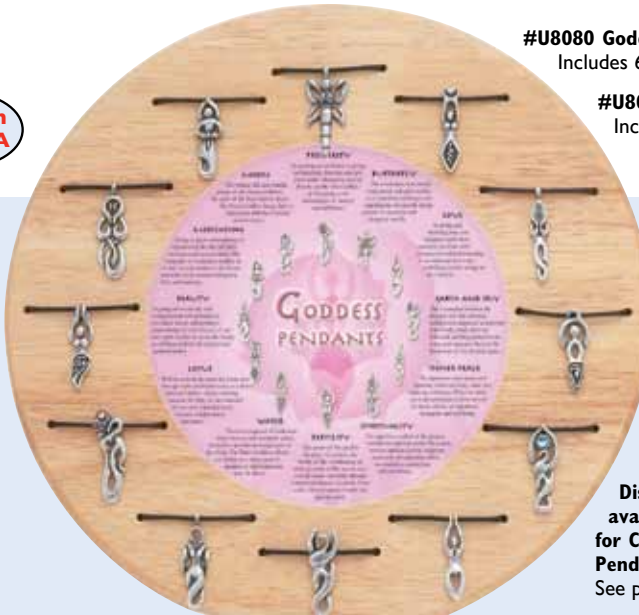

#U8080 Goddess Uncarded Pendant Unit $154.00/unit
Includes 6 of each Goddess, oak display, and 72 cards.

#U8080/2 Goddess Half Unit $87.00/unit
Includes 36 pieces, oak display and 36 cards.

Goddess Carded Pendant
$2.25/ea
See price chart at left for individual style #