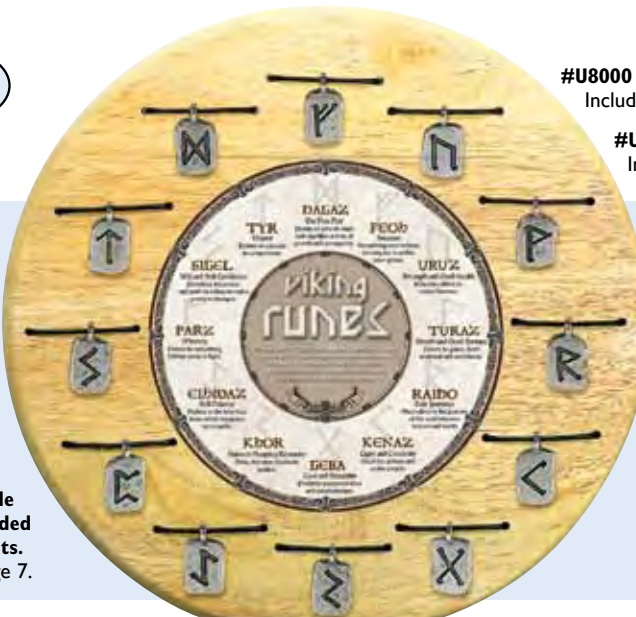

Minimum 3 pieces per style

Angel Carded Pendant
\$2.25/each
See price chart at left for individual style #

Display available for Carded Pendants.
See page 7.

Runes Pendants

Made in the USA

Runes Carded Pendant
\$2.25/each
See price chart at right for individual style #

Display available for Carded Pendants.
See page 7.

#U8000 Runes Uncarded Pendant Unit \$154.00/unit
Includes 6 of each Rune, oak display, and 72 cards.
#U8000/2 Runes Half Unit \$87.00/unit
Includes 36 pieces, oak display and 36 cards.