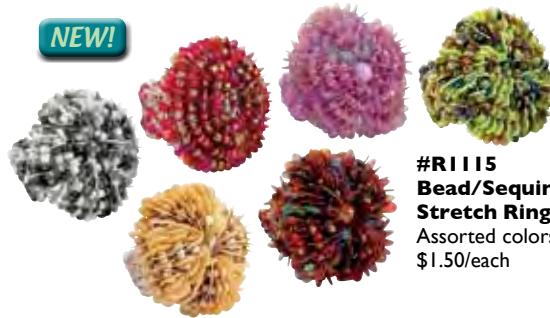

**#R1110 Small Shell
Flower Stretch Rings**
Assorted colors $2.00/each

**#R1120 Adjustable
Rings Assorted**
Stone & stainless
$3.50/each

NEW!

**#R1115
Bead/Sequin
Stretch Rings**
Assorted colors
$1.50/each