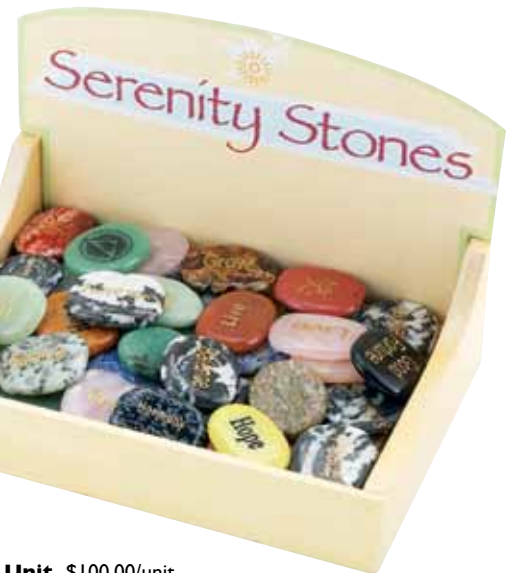

#U4507 Semi-precious Serenity Stones Unit
Includes 60 pieces and wood display, $90.00/unit

#U4508 Marble Serenity Stones Unit Includes 60 pieces and wood display, $56.00/unit