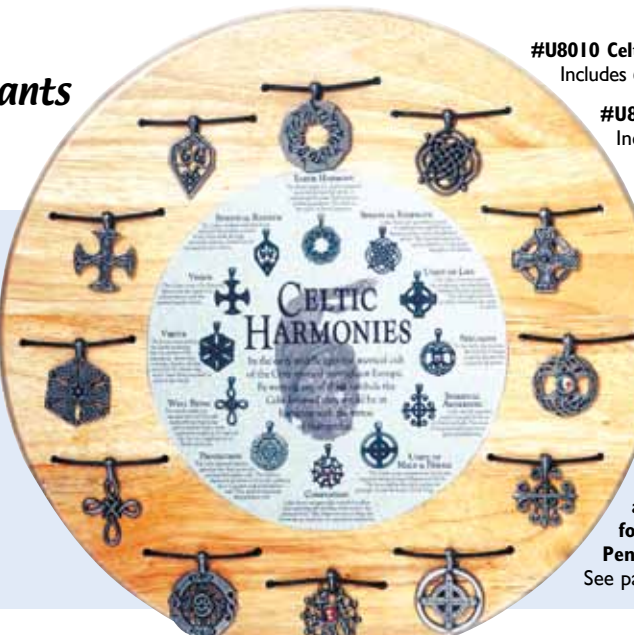

#U8010 Celtic Harmonies Uncarded Pendant Unit $172.00/unit
Includes 6 of each Celtic Harmony, oak display, and 72 cards.

#U8010/2 Celtic Harmonies Half Unit $96.00/unit
Includes 36 pieces, oak display and 36 cards.

Celtic Harmony Carded Pendant
$2.50/each
See price chart at left for individual style #

Display available for Carded Pendants.
See page 7.