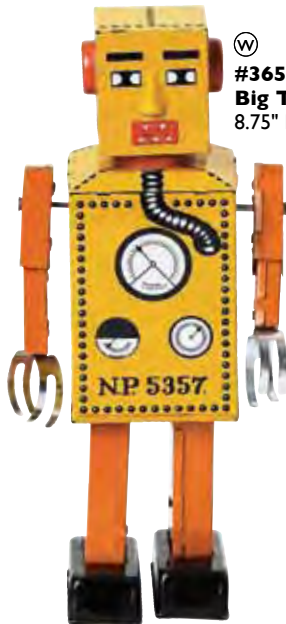

Collectible Tin Toys

W WIND-UP
F FRICTION