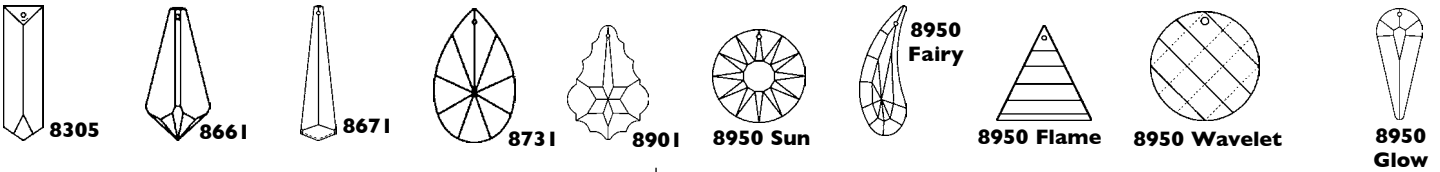

Swarovski Crystals

Item #	Description	Cost
872150	50mm Pear Shape Clear	$5.43
872150AB	50mm Pear Shape Aurora Borealis	$6.88
872150TZ	50mm Pear Shape Topaz	$6.51
873138	38mm Pear Shape Clear	$3.30
873150	50mm Pear Shape Clear	$5.33
874538AB	38mm Oval Pear Shape Aurora Borealis	$4.19
876225AB	25x14mm Wedge Aurora Borealis	$1.48
876225B	25x14mm Wedge Blue/Medium Sapphire	$1.39
878128	28mm Heart Clear	$3.97
878128AB	28mm Heart Aurora Borealis	$5.04
878128B	28mm Heart Blue/Light Sapphire	$4.75
878128LT	28mm Heart Light Topaz	$4.75
878128PU	28mm Heart Purple/Violet	$4.75
878128RO	28mm Heart Rose/Rosaline	$4.75
878140	40mm Heart Clear	$10.37
878140AB	40mm Heart Aurora Borealis	$15.90
878140B	40mm Heart Blue/Light Sapphire	$12.43
878140LT	40mm Heart Light Topaz	$12.43
878140RO	40mm Heart Rose/Rosaline	$12.43
880526	26x16mm Leaf Clear	$3.01
880526AB	26x16mm Leaf Aurora Borealis	$3.82
880526RO	26x16mm Leaf Rose/Rosaline	$3.58
880526T	26x16mm Leaf Topaz	$3.58
880532AB	32x20mm Leaf Aurora Borealis	$2.64
881125	25mm Snowflake Clear	$3.01
881125AB	25mm Snowflake Aurora Borealis	$3.82
881135	35mm Snowflake Clear	$7.01
881520	20mm Star Clear	$1.91
881520AB	20mm Star Aurora Borealis	$2.30
881520B	20mm Star Blue/Light Sapphire	$2.16
881520E	20mm Star Jet	$2.16
881528	28mm Star Clear	$3.47

Item #	Description	Cost
881528AB	28mm Star Aurora Borealis	$4.43
881528B	28mm Star Blue/Light Sapphire	$4.15
881528E	28mm Star Jet	$4.15
881528RO	28mm Star Rose/Rosaline	$4.15
881528TZ	28mm Star Topaz	$4.15
881540	40mm Star Clear	$6.62
881540AB	40mm Star Aurora Borealis	$8.48
881540TZ	40mm Star Topaz	$7.95
881620	20mm Crescent Moon Clear	$2.14
881620AB	20mm Crescent Moon Aurora Borealis	$2.69
881620SS	20mm Crescent Moon Silvershade	$2.77
881620TZ	20mm Crescent Moon Topaz	$2.52
881630	30mm Crescent Moon Clear	$4.21
881630AB	30mm Crescent Moon Aurora Borealis	$5.40
881630B	30mm Crescent Moon Light Sapphire	$5.06
881630GS	30mm Crescent Moon Gold Shadow	$5.39
883130	30mm Triangle Clear	$2.76
890138	38mm Pendeloque Clear	$2.66
890150	50mm Pendeloque Clear	$4.53
890150AG	50mm Pendeloque Antique Green	$5.45
895040	40mm Sun Circle Crystal	$5.83
895040T	40mm Sun Circle Topaz	$7.00
895020138	38x15x23 Vibe Clear	$10.78
89500014125	25mm Wavelet Clear	$3.33
8950002132	32x23mm Matrix Clear	$3.72
8950201135	35x35mm Flame Clear	$16.58
8950303150	50x20 Glow Clear	$9.00
8950801150	50x18mm Twist Clear	$7.59
895080130PE	30x18 Swing Light Peridot	$4.38
8950803138	38x14mm Fairy Wing Clear	$5.27
8950803138DS	38x14mm Fairy Wing Dark Sapphire	$6.34

Crystals will come unstrung unless you specify!
Stringing: monofilament line with crimp bead $0.35/each