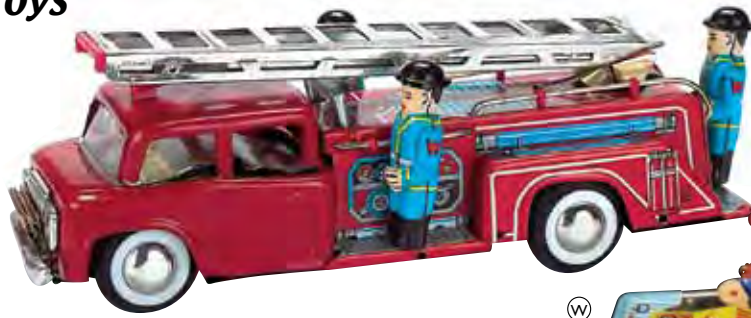

#3872 Man In Row Boat
5" l. x 2.75" w. x 3.5" h., $6.50/each

#3864 Fire Truck
10.25" l. x 3" w. x 3.5" h., $11.00/each