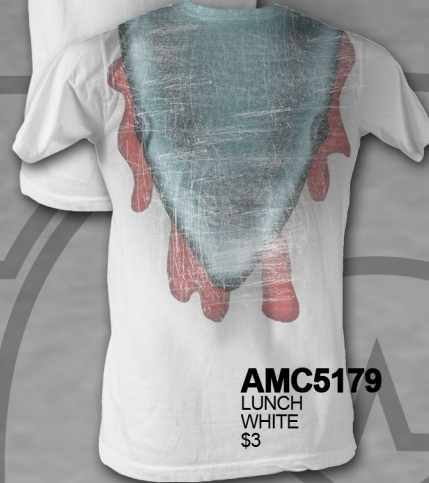

JAW517
JAWS SCREEN
WHITE
\$4

JAW519
JAWS IN JAPAN
DIRTY WHITE
\$3

AMC5179
LUNCH
WHITE
\$3

JAW548
JAWS BLOCK
BLACK
\$3

JAW530J
JAWS ISLAND
WHITE
\$4

JAW5102
OBEY JAWS
WHITE
\$3

JAW567
25 FOOTER
WHITE
\$4

JAW570
LOGO WITH SHARK
WHITE
\$4

JAW571
NOMMIN'
BLACK
\$3

STYLE NUMBER	STYLE	SMALL	MEDIUM	LARGE	X-LARGE	XXL	PRICE
JAW519	JAWS IN JAPAN	0	0	16	37	5	\$3.00
JAW530J	JAWS ISLAND JRS	24	8	19	35		\$4.00
AMC5179	LUNCH	10	4	10	27	9	\$3.00
JAW548	JAWS BLOCK	1	0	9	12	0	\$3.00
JAW570	LOGO WITH SHARK	11	8	20	22	15	\$4.00
JAW567	25 FOOTER	15	22	24	24	18	\$4.00
JAW5102	OBEY JAWS	5	2	5	5	0	\$3.00
JAW571	NOMMIN'	5	5	5	8	1	\$3.00
JAW517	JAWS SCREEN	22	12	46	78	34	\$4.00